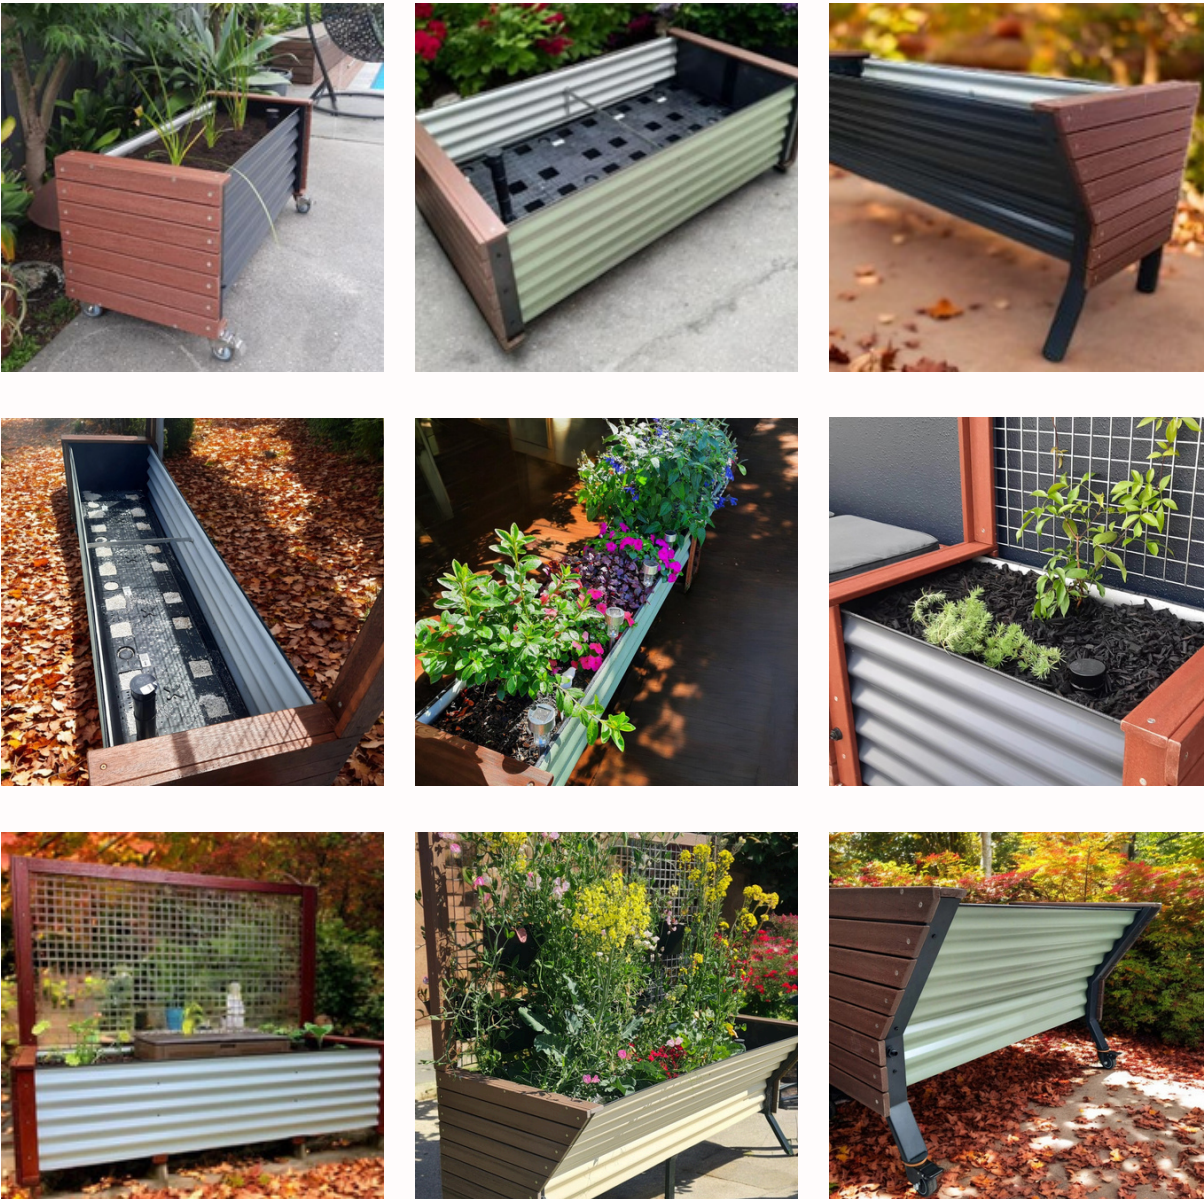

CHOOSE FROM OUR WIDE RANGE