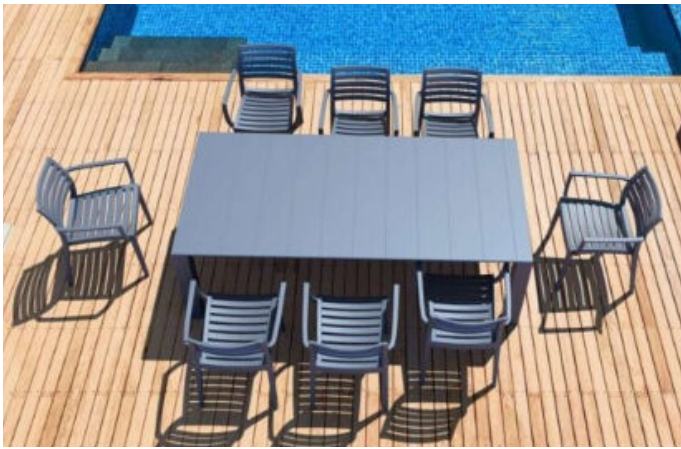

9 Pce Outdoor – Vegas Artemis

Available in: Anthracite, White, Black, Taupe

ARTEMIS ARMCHAIR

- 820H x 580D x 580W
- Seat Height: 450 mm
- Stackable

VEGAS TABLE 180/220

- 750H x 1000D x 1800/2200W
- Extendable from 1800 to 2200mm