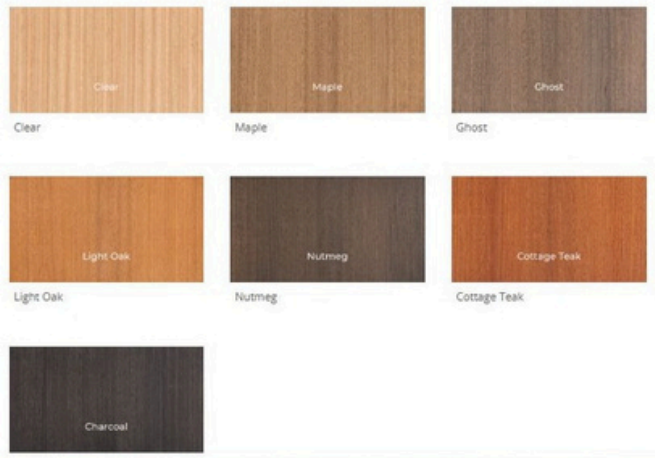

### Cape Entertainment Unit

Tasmanian Oak On Castors  
stain Colours

Dimensions:

- Low line 1475mm
- Low line 1925mm

### Stain options

### Stain Swatches