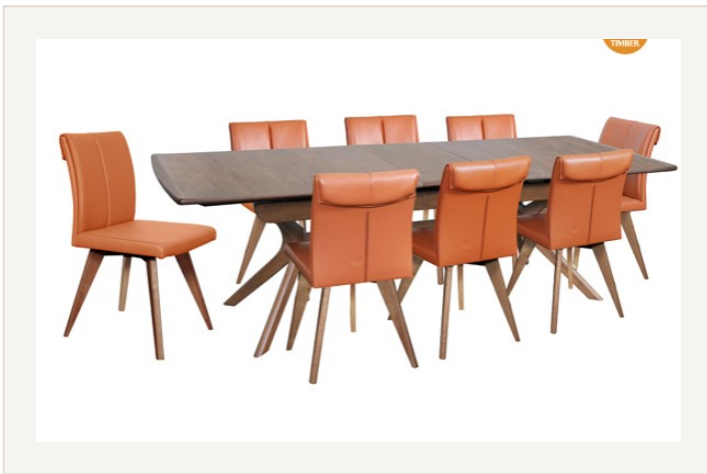

Wentworth Care Furniture
FURNITURE SPECIALISTS
PRODUCT BROCHURE

TABLE - RESIDENTIAL

York Extension Table

Product Overview

Solid timber rubberwood extension table with splayed legs. Available in Antique Maple, Natural and Natural Walnut. Not suitable for commercial. Available sizes are: 1200D Round - 4 Seater -> Opens to 1600 6 Seater 1300 - 4 Seater -> Opens to 1625 6 Seater 1600 - 6 Seater -> Opens to 2000 8 Seater 2100 - 8 Seater -> Opens...