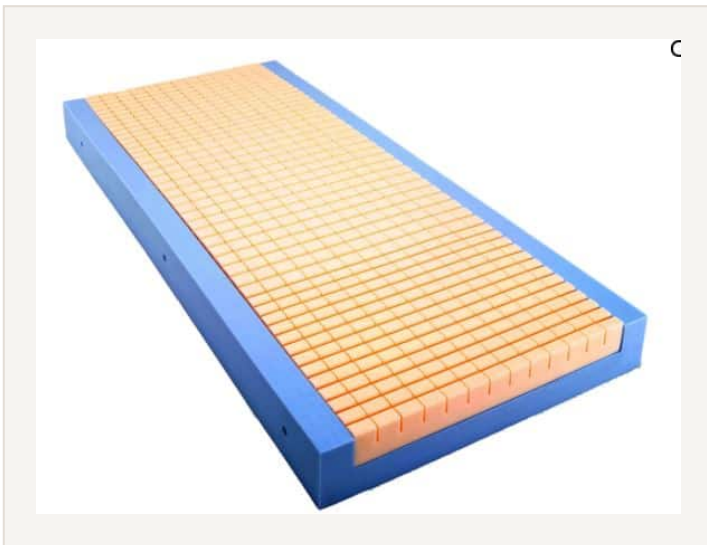

## Softform Premier Air-Mattress

### Product Overview

Single static /air mattress is suitable for patients considered at high risk of pressure injury development. An air pump can be fitted to allow additional levels of pressure relief. 880W x 1970L