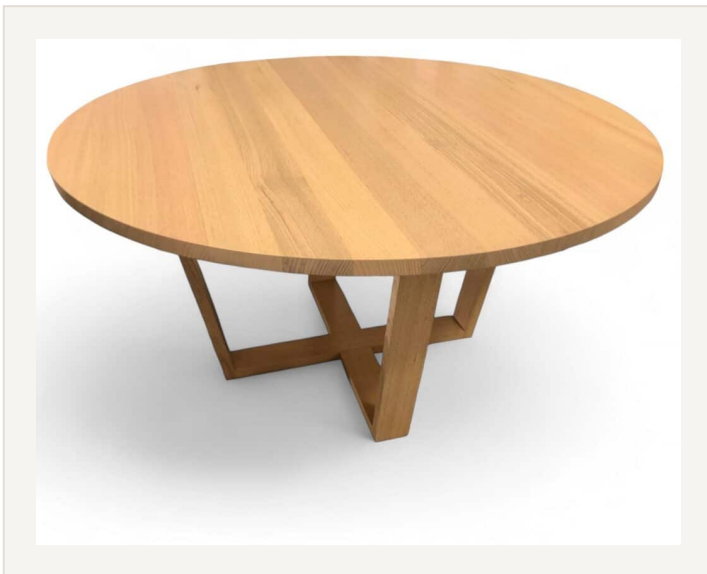

Wentworth Care Furniture
FURNITURE SPECIALISTS
PRODUCT BROCHURE

TABLE - DINING

Sienna Dining Table

Product Overview

Sienna Dining Table. Beautiful contemporary dining table, featuring cross base, constructed from solid Vic Ash timber available in a range of stained finishes