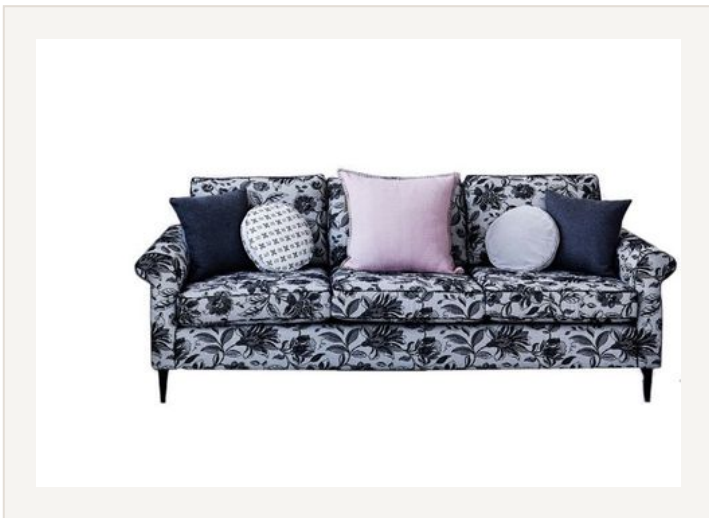

Wentworth Care Furniture
FURNITURE SPECIALISTS
PRODUCT BROCHURE

CHAIR - SOFA

Royal Sofa

Product Overview

With classic rolled arms, and elegant piping detail, this Australian Made sofa features premium dacron wrapped foam cushions, fibre filled back cushions and kiln dried frame construction. Available Sizes: 2-Seater: 950H x 2070W x 900D (11m) 2.5-Seater: 950H x 2130W x 900D (12m) 3-Seater: 950H x 2470W x 900D (13m)

Key Features

- **2-Seater:** 950H x 2070W x 900D (11m)
- **2.5-Seater:** 950H x 2130W x 900D (12m)
- **3-Seater:** 950H x 2470W x 900D (13m)

© WENTWORTH CARE FURNITURE

CONNECT WITH US

Phone: 03 9408 9710

Email: info@wentworthcare.com.au

PRODUCT CODE: CROYAL