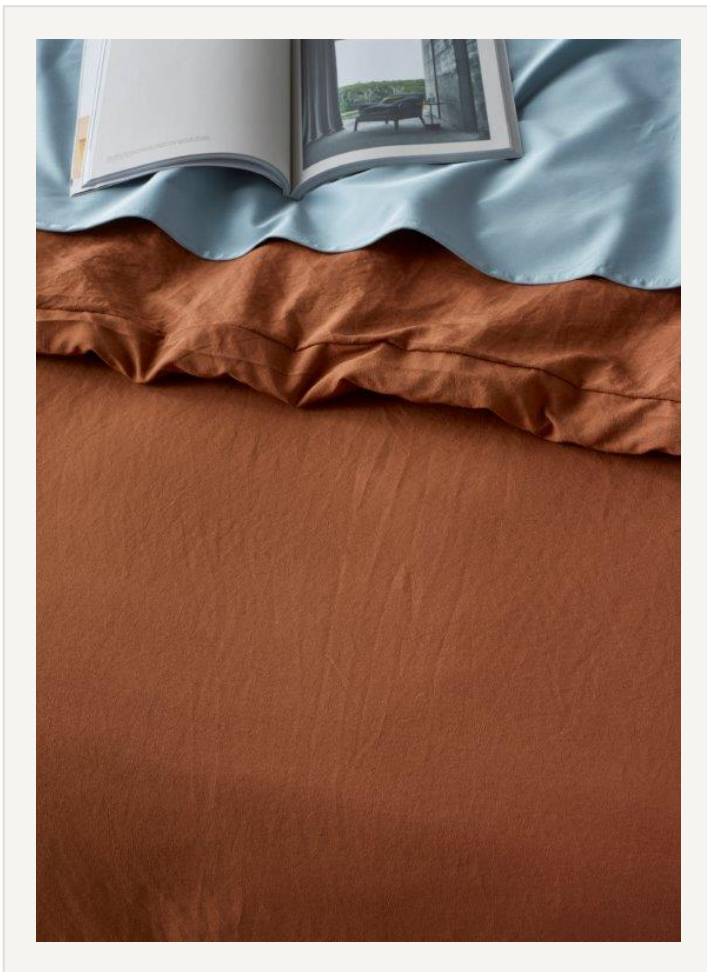

Wentworth Care Furniture
FURNITURE SPECIALISTS
PRODUCT BROCHURE

WATERPROOF BED-LINEN

Pillow Case Rust - Sample

Product Overview

Bamboo Quick Dry Water resistant pillow case - Rust Hassle-free, beautiful bedding isn't just any quilt cover; it's your ally against spills and stains, designed to make your life easier.