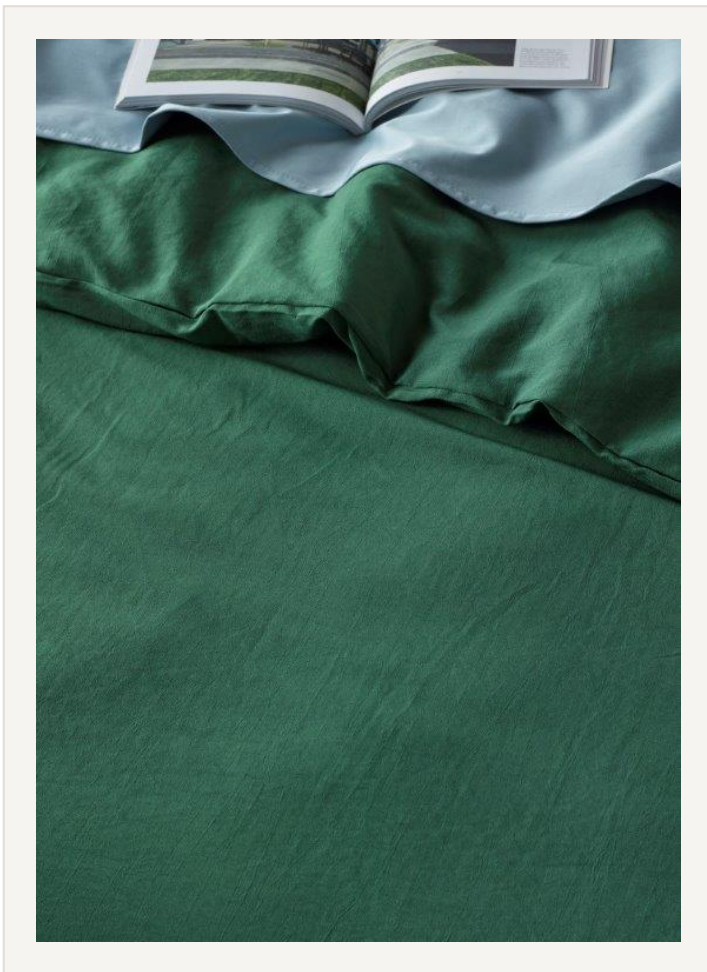

Wentworth Care Furniture
FURNITURE SPECIALISTS
PRODUCT BROCHURE

WATERPROOF BED-LINEN

Pillow Case Olive - Sample

Product Overview

Bamboo Quick Dry Water resistant pillow case - Olive Hassle-free, beautiful bedding isn't just any quilt cover; it's your ally against spills and stains, designed to make your life easier.