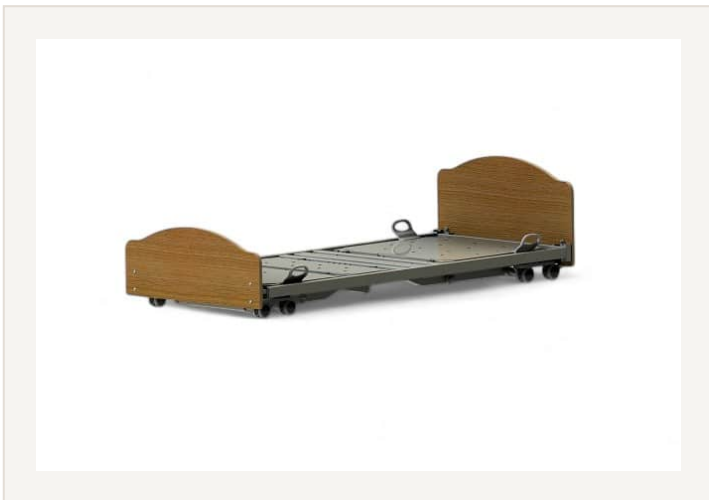

Wentworth Care Furniture
FURNITURE SPECIALISTS
PRODUCT BROCHURE

BED - LO-LO

Monterey Lo-Lo Bed

Product Overview

Specifications

Width (Single):92cm (overall) | 88cm (platform)

Width (King Single):214cm (overall) | 202cm (platform)

Height:17 - 70cm

Warranty:Electrics - 5 years | Frame - 10 years

S.W.L:250kg

Maximum User Weight:180kg

Extension (built-in):19.5cm

Backrest Angle:0° - 70°

Knee Break Angle:0° - 35°

Trendelenburg Tilt:0° - 14°

Regulatory Compliance:293698

Key Features

- Now with auto-regression on the backrest
- Fast motor for bed raising & lowering
- Front & back central braking system
- Optional [3/4 length metal rails](#)
- Optional [Self-Assist rails](#)
- Available with optional fabric head & footboards