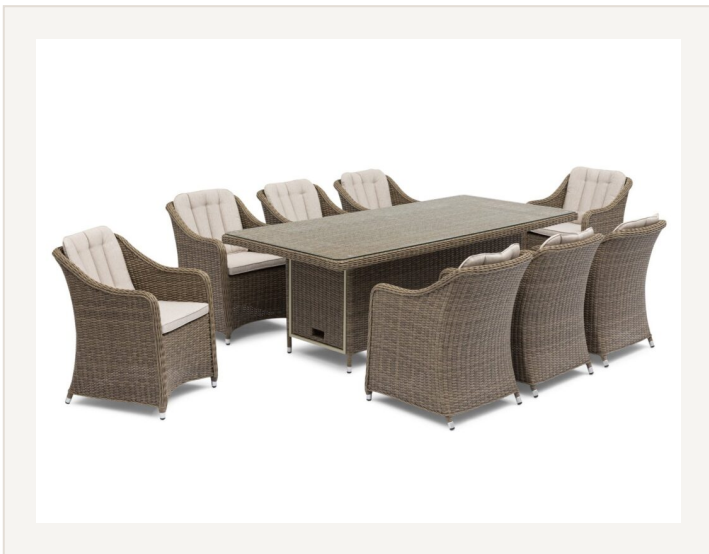

Wentworth Care Furniture
FURNITURE SPECIALISTS
PRODUCT BROCHURE

OUTDOOR FURNITURE

Liverpool Dining Set

Product Overview

Fully welded & powder-coated aluminium frame for rust-proof strength and sturdiness. Handwoven & UV-treated synthetic wicker that's durable and weather-resistant to last in your outdoor space. Seat and back cushions provide a high level of comfort and yet is resistant to water and mildew. Seat cushion cover can be removed for cleaning
Available as: 7 Piece (6 Chairs and table) 1 x Liverpool...

Key Features

- **7 Piece (6 Chairs and table)**
 - 1 x Liverpool Wicker Outdoor Dining Table (180x100cm)
 - 8 x Liverpool Wicker Outdoor Dining Chair

CONNECT WITH US

Phone: 03 9408 9710

Email: info@wentworthcare.com.au