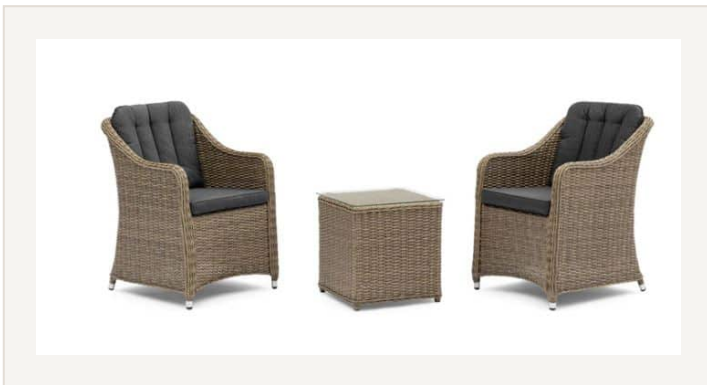

Wentworth Care Furniture
FURNITURE SPECIALISTS
PRODUCT BROCHURE

OUTDOOR FURNITURE

Liverpool Balcony Set

Product Overview

Fully welded & powder-coated aluminium frame for rust-proof strength and sturdiness. Handwoven & UV-treated synthetic wicker that's durable and weather-resistant to last in your outdoor space. Seat and back cushions provide a high level of comfort and yet is resistant to water and mildew. Seat cushion cover can be removed for cleaning
Dimensions Width: 60 cm Depth: 71.5 cm Height: 83 cm Height (with...