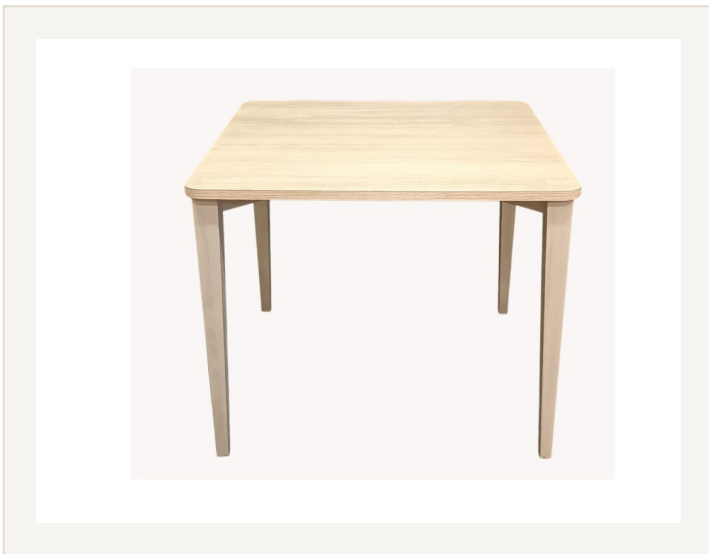

Wentworth Care Furniture
FURNITURE SPECIALISTS
PRODUCT BROCHURE

CHAIR - ALUMINIUM

Lenny Aluminium Table 900

Product Overview

Lenny Aluminium Table 900 Timber Style. Metal Strength. Built for Aged Care. Our aluminium dining tables combine the natural warmth of timber with the durability and practicality of metal—making them the perfect choice for aged care dining spaces. Designed to look homely while performing under the demands of daily use, they provide a safe, stylish, and low-maintenance solution for residents...

Key Features

- **900 x 900 mm** – ideal for smaller settings or flexible layouts
- **1000 x 1000 mm** – perfect for larger dining spaces

© WENTWORTH CARE FURNITURE

CONNECT WITH US

Phone: 03 9408 9710

Email: info@wentworthcare.com.au