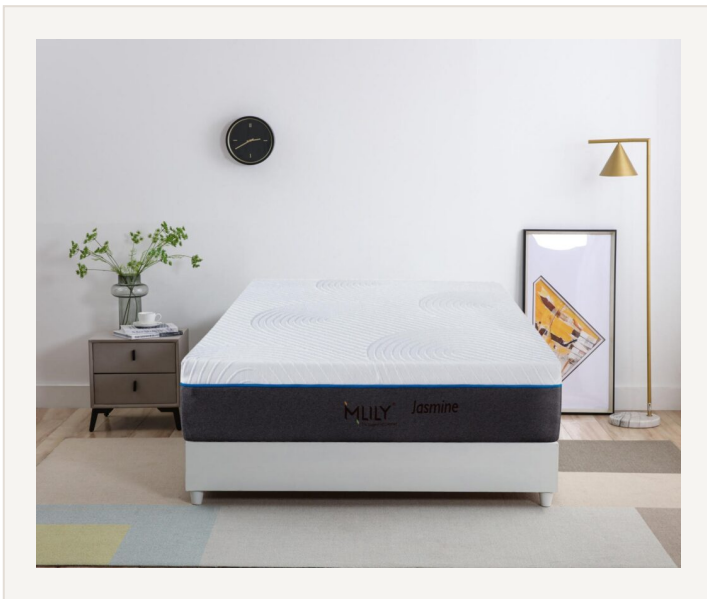

## Jasmine Mattress

### Product Overview

Jasmine Medium mattress made from a combination of foam layers utilising Air Gel Foam that's ventilated for added airflow and Bamboo Charcoal infused Memory foam which is cooler and more breathable than traditional memory foam Mattress. 28cm H.