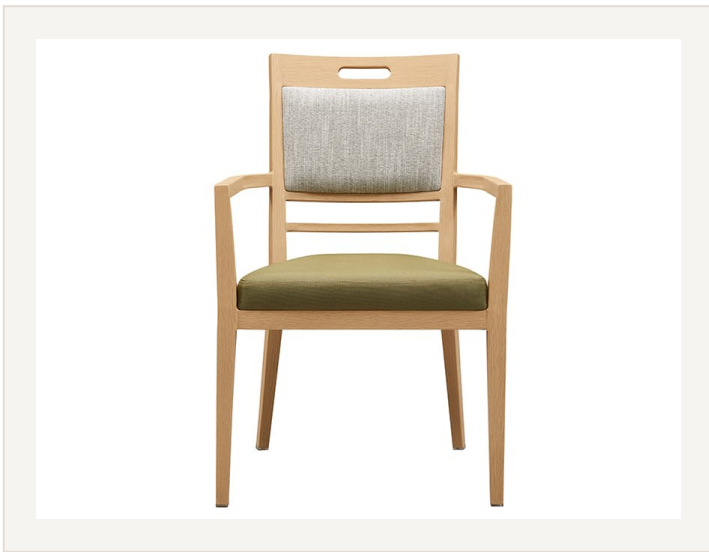

Wentworth Care Furniture
FURNITURE SPECIALISTS
PRODUCT BROCHURE

CHAIR - ALUMINIUM

Holly Aluminium Chair

Product Overview

Lightweight. Durable. Beautifully Designed. Perfect for Aged Care. This range combines the classic warmth of timber with the practical benefits of aluminium:?? Lightweight and easy to move??

Durable and long-lasting?? Low maintenance and easy to clean Available in three popular finishes – Walnut, Beech, and Oak – this furniture seamlessly complements your interior style. Our matching tables come with a high-quality laminate top in two convenient...