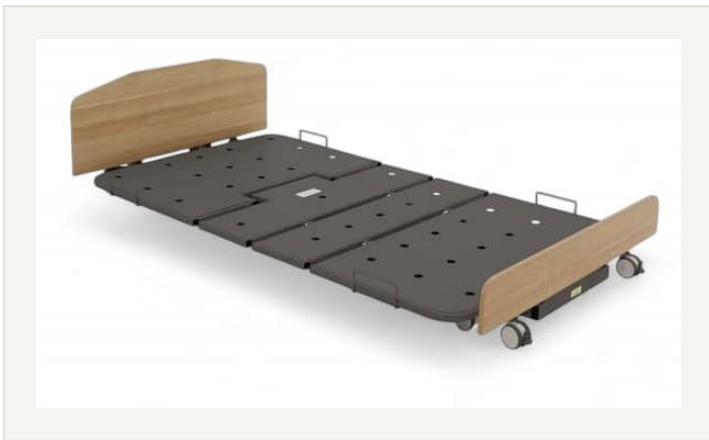

Wentworth Care Furniture
FURNITURE SPECIALISTS
PRODUCT BROCHURE

BED - LO-LO

EN9 Lo-Lo Bed

Product Overview

EN9 Bed features/specifications: Height range of 170 - 725mm, Auto- regression, Trendelenburg and Reverse, SWL250kg, 10 year frame warranty,5 year electrics, 75mm Twin Wheel Castors.