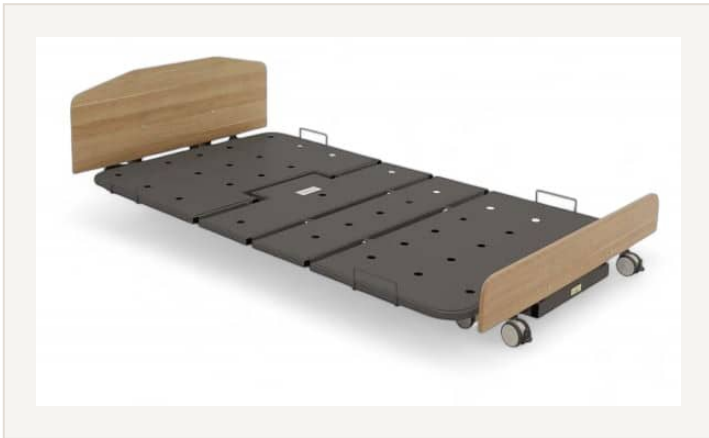

Wentworth Care Furniture
FURNITURE SPECIALISTS
PRODUCT BROCHURE

BED - LO-LO

EN7 Lo-Lo Bed

Product Overview

EN7 Single Lo-Lo bed, features/specifications:
Height range of 120 -720mm, Wall buffer, Auto
regression backrest 62 degree - Electric kneebend
35 degree - Electric forward and reverse
Trendelburg - Dual SWL 200kg or 300kg 10 year
frame