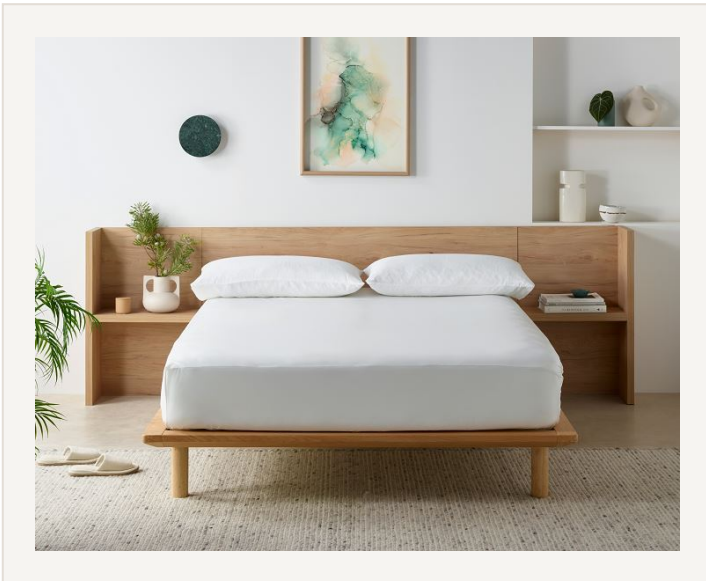

Wentworth Care Furniture
FURNITURE SPECIALISTS
PRODUCT BROCHURE

WATERPROOF BED-LINEN

Duratherme Mattress Protector

Product Overview

Waterproof technology and breathability together at last for incontinence mattress protection. This mattress protector transforms your bed with smooth, comfy fabric. Our unique Breathe Cell technology provides 100% waterproof protection while still allowing excellent airflow to ensure a cool, comfortable sleep. No need for regular laundering if you don't want to—just a simple disinfectant wipe-down. If you do want to...