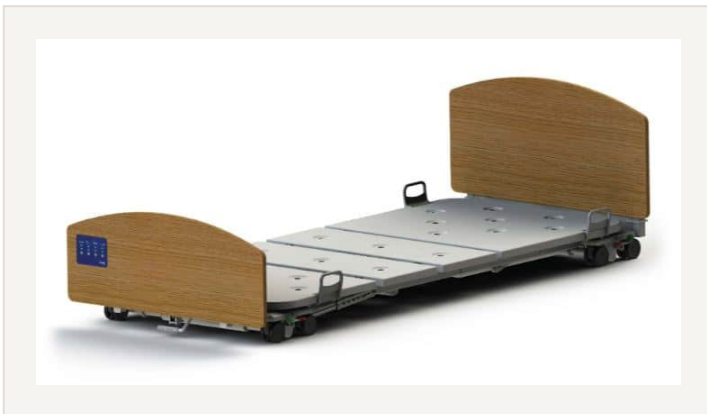

## CS8 Lo-Lo Bed

### Product Overview

Featuring a height range of 150-680mm, knee lift, back rest, one button chair positioning, 75mm twin Tente castors, removable timber head and foot panels, Trendelenberg and under bed lighting, inbuilt bed extension. SWL 250kg.