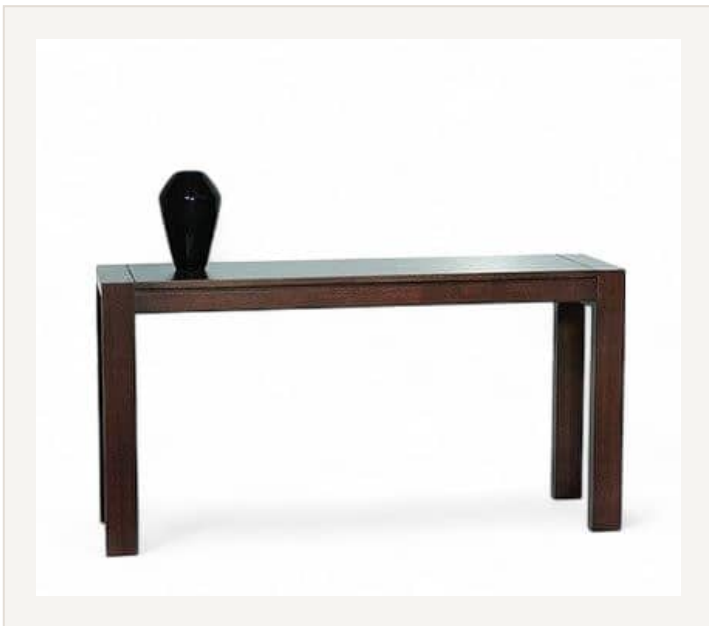

**Wentworth Care Furniture**  
FURNITURE SPECIALISTS  
PRODUCT BROCHURE

BUFFET / HALL TABLE

## Cape Sofa Table 1500W

### Product Overview

Cape Hall Table 1500Mm X D 400Mm X H 770Mm  
solid Tasmanian Oak with solid timber top.