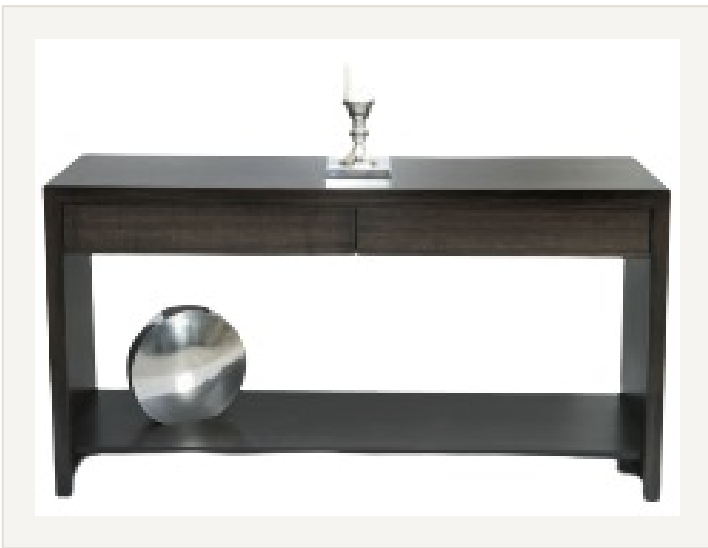

Wentworth Care Furniture
FURNITURE SPECIALISTS
PRODUCT BROCHURE

BUFFET / HALL TABLE

Cape 2 Drawer Hall Table

Product Overview

Cape Hall Table W 1475Mm X D 400Mm X H 760Mm solid Tasmanian Oak with solid table top available in following stains: Maple, Charcoal, Nutmeg, Cottage Teak, Natural, Mocha And Light Oak.

Key Features

Add a bulleted list in the product description to show key features.

© WENTWORTH CARE FURNITURE

CONNECT WITH US

Phone: 03 9408 9710

Email: info@wentworthcare.com.au

PRODUCT CODE: TCAPE701