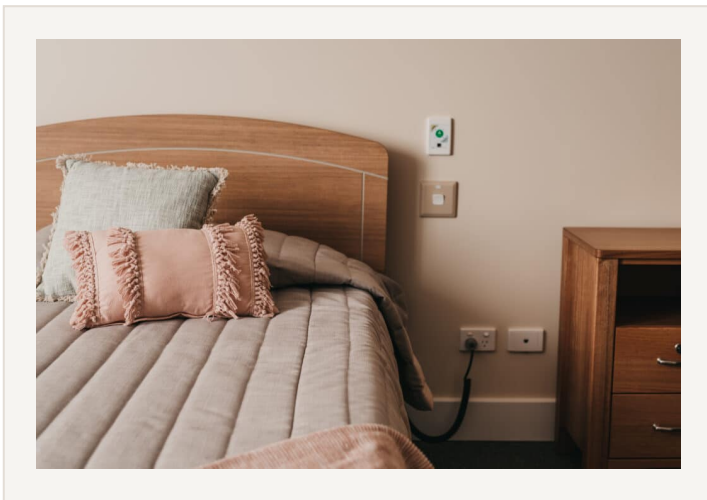

## Channel Quilted Bedspread

### Product Overview

Add timeless style and comfort to your Hi-Lo beds with our Channel Quilted Bedspread, crafted in premium James Dunlop Maharajah fabric. The channel quilting provides a sophisticated, tailored look, while the neatly designed corners with a flap behind ensure a perfect fit. A reverse sham adds versatility and makes bed-making easy. Available in a wide range of colours, this bedspread...