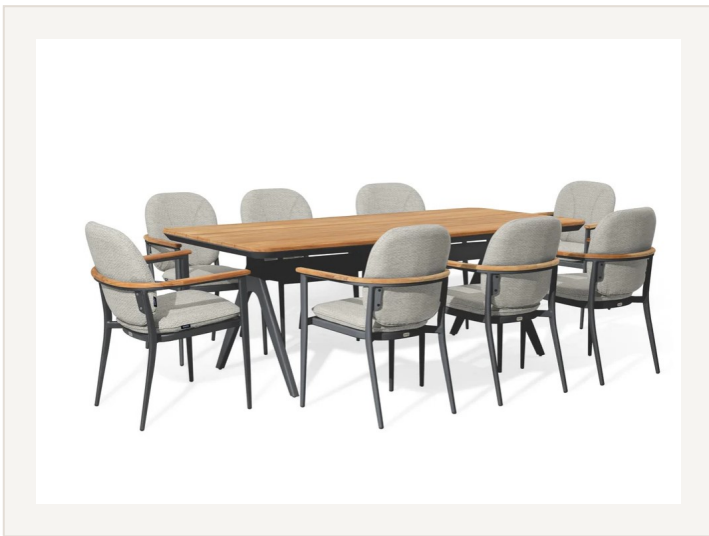

Wentworth Care Furniture
FURNITURE SPECIALISTS
PRODUCT BROCHURE

AGED CARE OUTDOOR FURNITURE

Atlantic Dining Set

Product Overview

Bring elegance and resilience to your outdoor dining spaces. The Atlanta 9-Piece Outdoor Dining Setting is ideal for large patios, communal gardens, or alfresco dining areas in aged care or retirement living. Featuring a powder-coated aluminium frame, FSC-certified teak slats with rounded edges, and quick-dry olefin cushions, it's built for enduring comfort and style. Colour Options: Standard: Grey Alternative: White...

Key Features

- Standard: Grey
- Alternative: White

© WENTWORTH CARE FURNITURE

CONNECT WITH US

Phone: 03 9408 9710

Email: info@wentworthcare.com.au

PRODUCT CODE: OATLANT-DIN