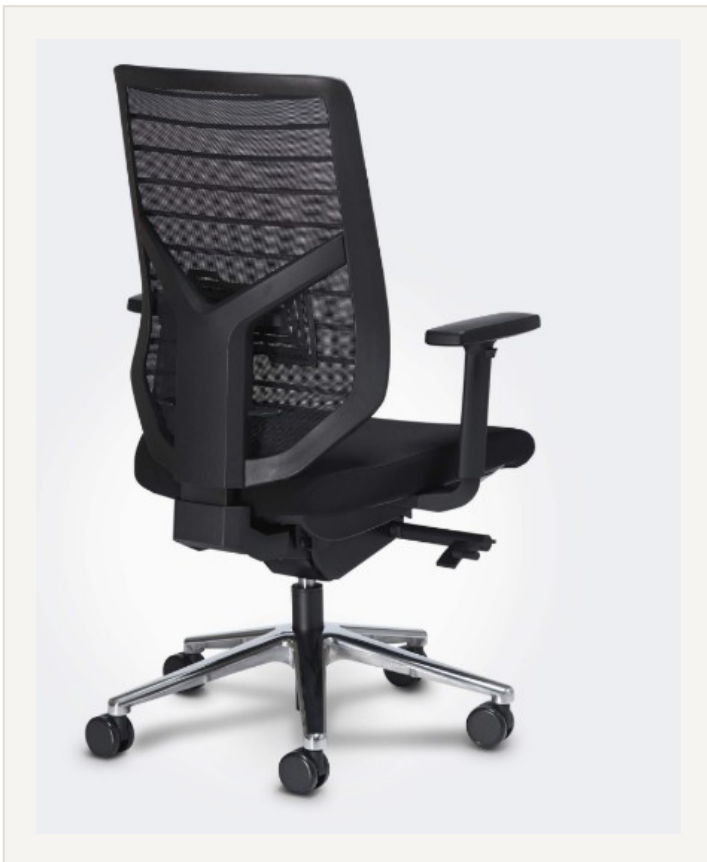

Wentworth Care Furniture
FURNITURE SPECIALISTS
PRODUCT BROCHURE

CHAIR - ACTIVITY

Aera Task Chair with arms

Product Overview

Proudly Australian Made, the Aera Task chair ticks all of the boxes. Features: 5 Way Polished Aluminium Base Large Seat with Moulded Foam Synchronised mechanism Adjustable Lumbar Height Adjustable Ratchet Back Inbuilt Seat Slide Height Adjustable Arms 10 Year Warranty SWL 130kg
Optional: Castors, Bases, Arms, Mech, Gas + Fabric
[caption id="attachment_11462" align="alignnone"]

width="636"] Aera Specs[/caption]

Key Features

- 5 Way Polished Aluminium Base
- Large Seat with Moulded Foam
- Synchronised mechanism
- Adjustable Lumbar
- Height Adjustable Ratchet Back
- Inbuilt Seat Slide
- Height Adjustable Arms
- 10 Year Warranty
- SWL 130kg