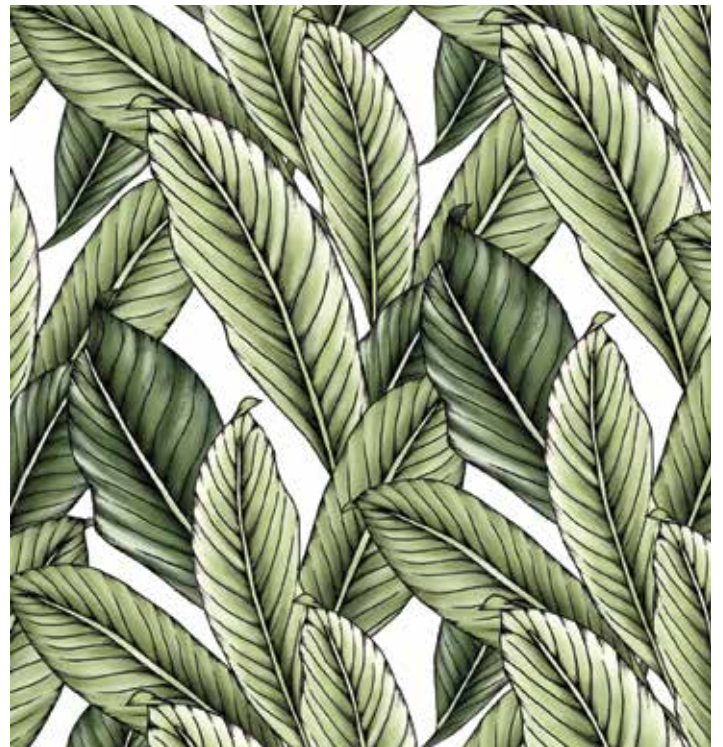

 v - 90cm, h - 134cm approx.

 v - 90cm, h - 134cm approx.

MONSTERA PLAIN LOLLY PINK

v - 33.5cm, h - 33.5cm approx.

v - 33.5cm, h - 33.5cm approx.

BANANA LEAF LOLLY

v - 25.2cm, h - 67cm approx.

v - 25.2cm, h - 67cm approx.

TROPICAL LEAVES MINI LOLLY PINK

v - 43.6cm, h - 33.5cm approx.

v - 43.6cm, h - 33.5cm approx.

TROPICAL LEAVES GRANDE LOLLY

v - 87.2cm, h - 67cm approx.

v - 87.2cm, h - 67cm approx.

LUSH

JUNGLE LUSH