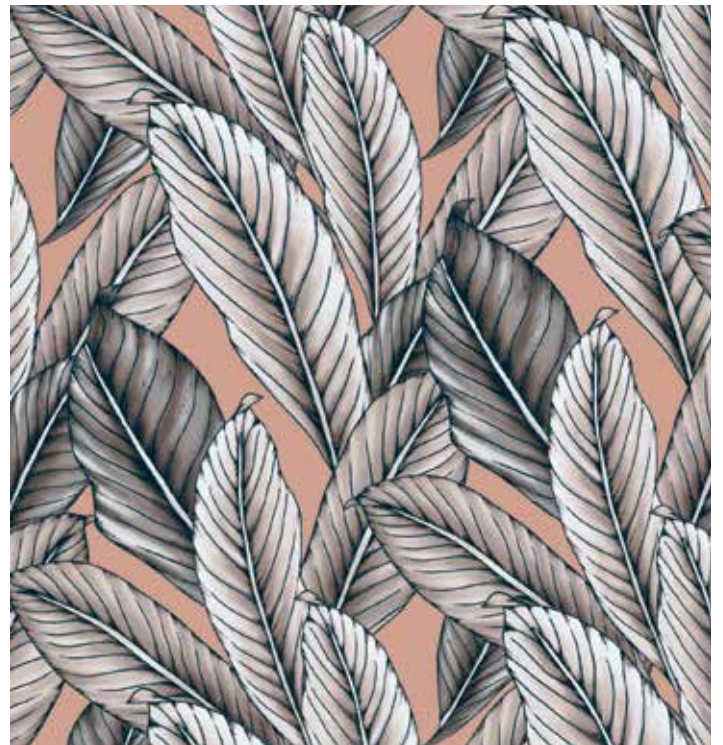

v - 25.2cm, h - 67cm approx.

v - 25.2cm, h - 67cm approx.

TROPICAL LEAVES MINI SEPIA

v - 43.6cm, h - 33.5cm approx.

v - 43.6cm, h - 33.5cm approx.

TROPICAL LEAVES GRANDE SEPIA

v - 87.2cm, h - 67cm approx.

v - 87.2cm, h - 67cm approx.