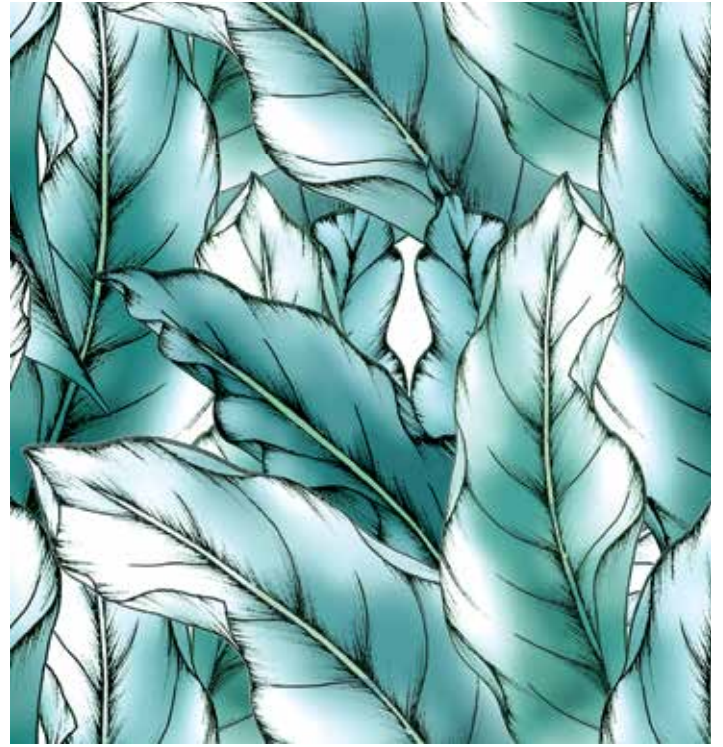

 v - 90cm, h - 134cm approx.

 v - 90cm, h - 134cm approx.

MONSTERA PLAIN LOLLY PINK

v - 33.5cm, h - 33.5cm approx.

v - 33.5cm, h - 33.5cm approx.

BANANA LEAF LOLLY

v - 25.2cm, h - 67cm approx.

v - 25.2cm, h - 67cm approx.