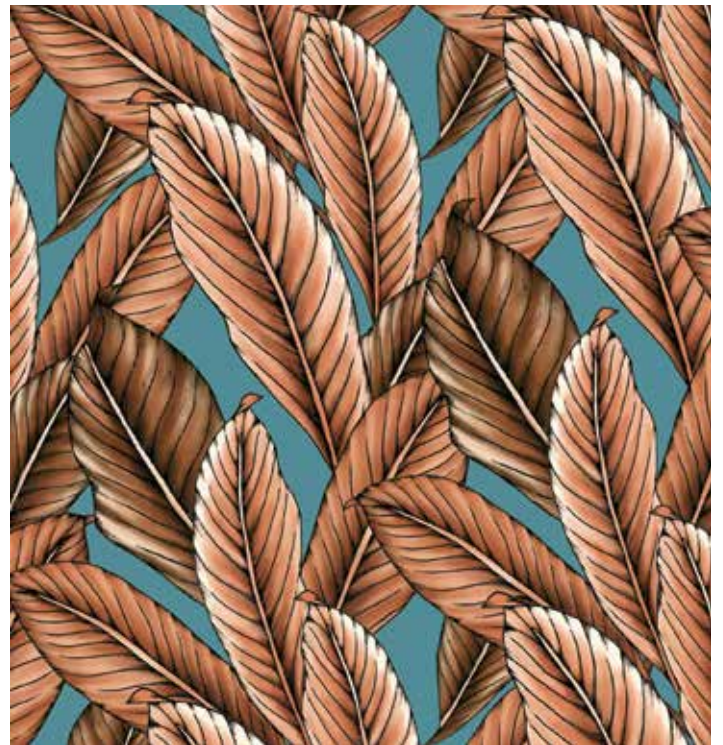

TROPICAL LEAVES GRANDE LUSH

v - 87.2cm, h - 67cm approx.

v - 87.2cm, h - 67cm approx.