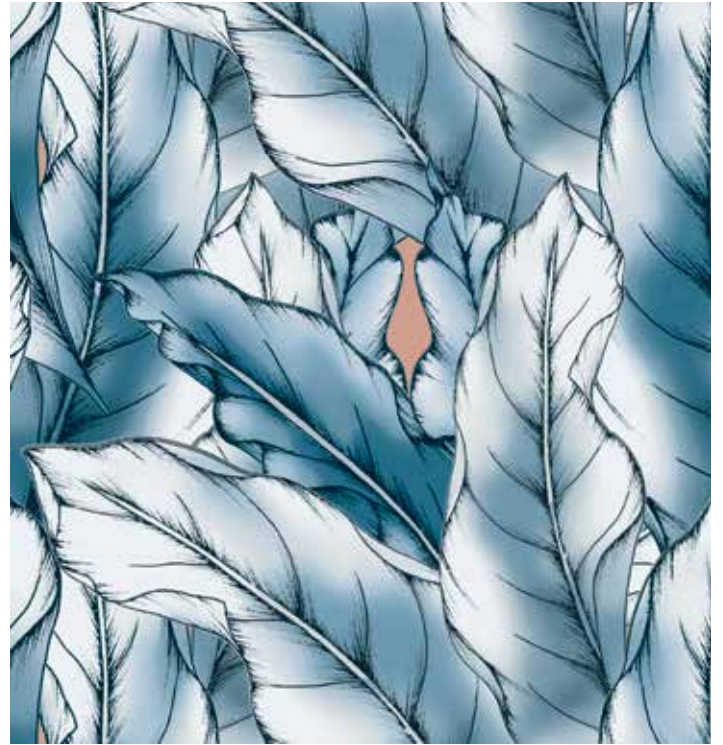

SEPIA

JUNGLE SEPIA

 v - 90cm, h - 134cm approx.

 v - 90cm, h - 134cm approx.

MONSTERA SEPIA

v - 33.5cm, h - 33.5cm approx.

v - 33.5cm, h - 33.5cm approx.

BANANA LEAF SEPIA