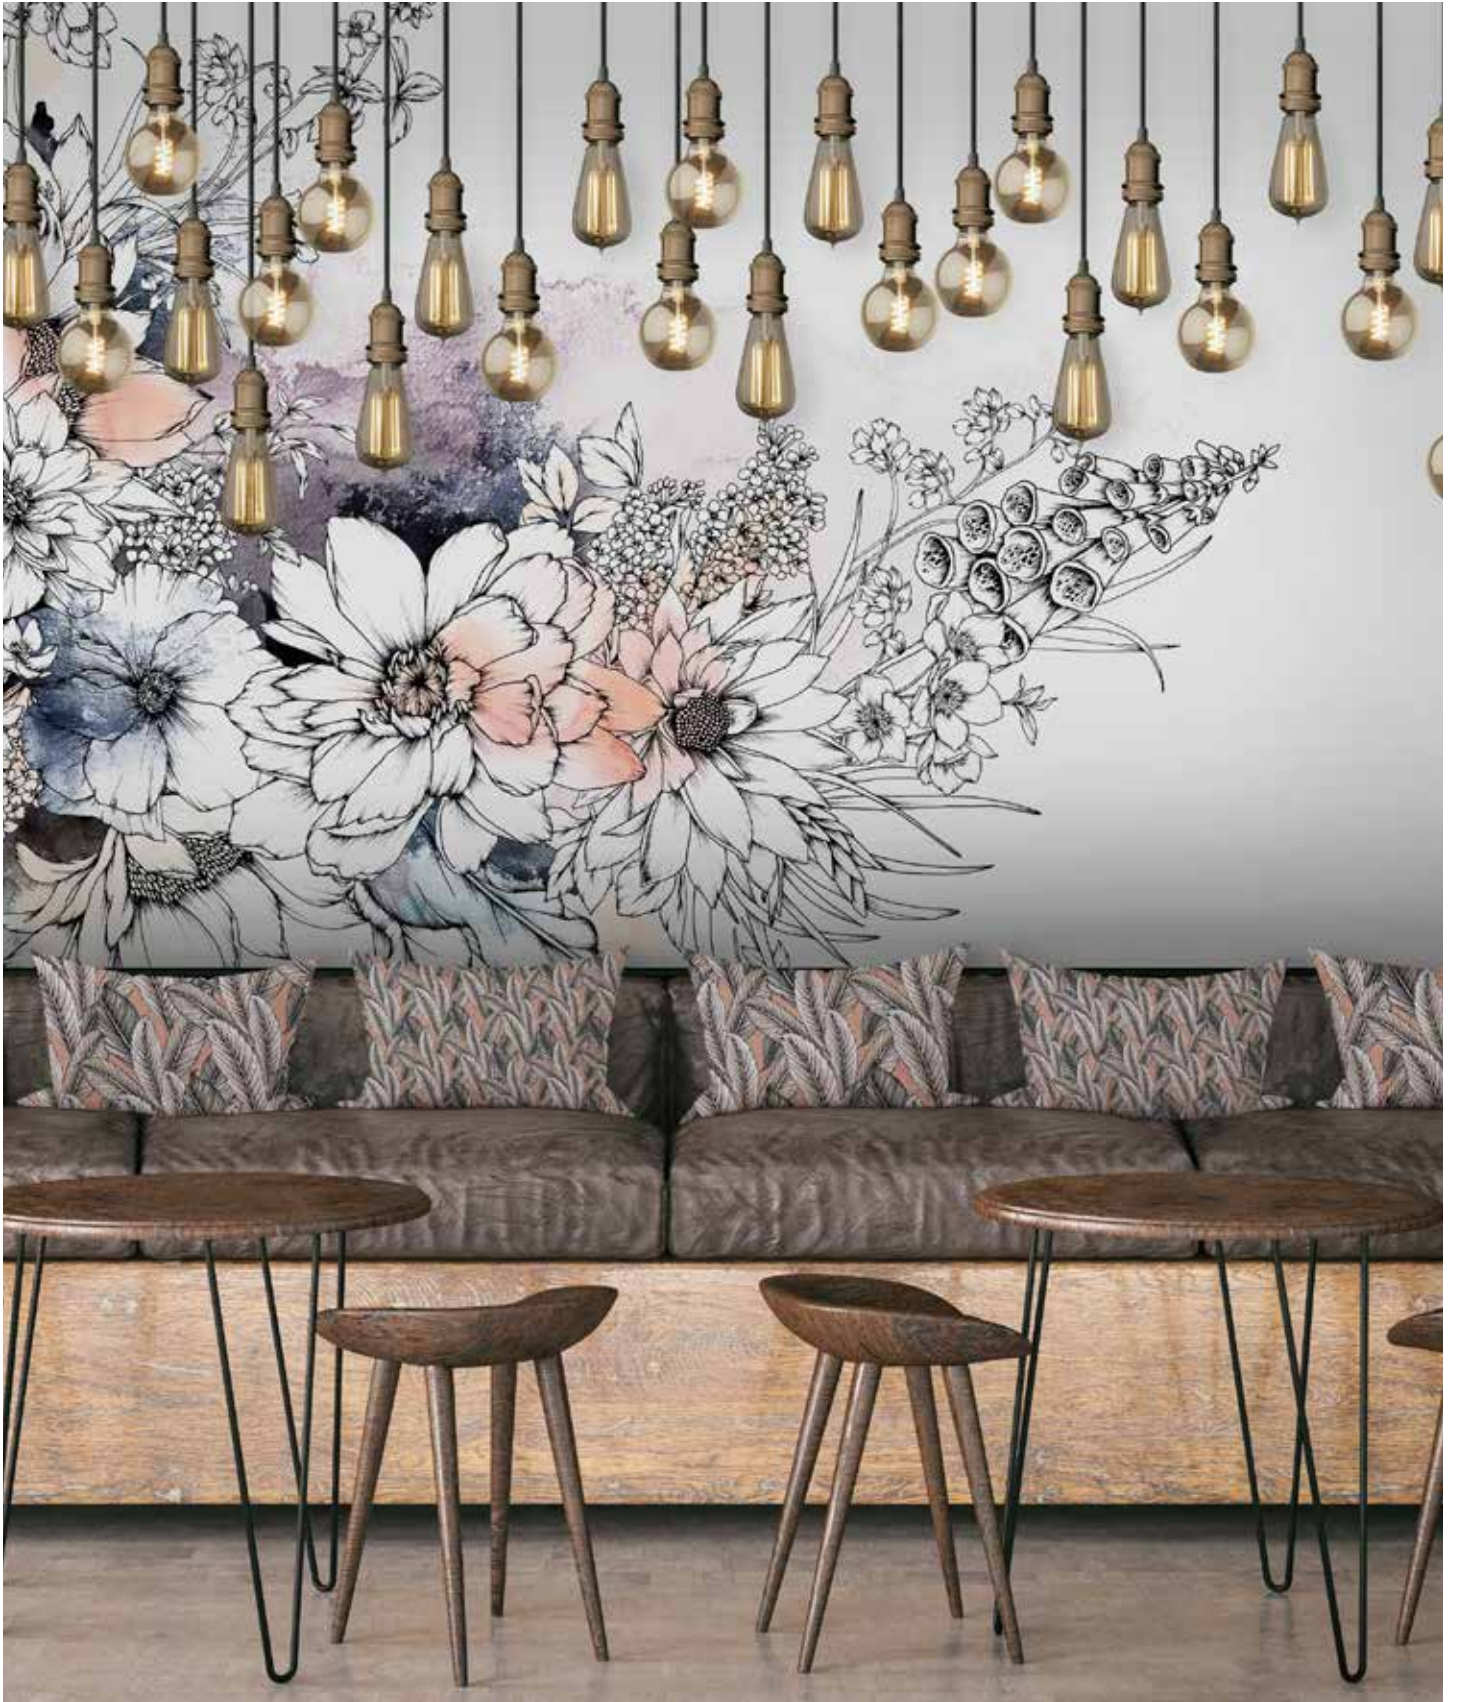

WALL MURAL - PEONIES

PEONIES ORIGINAL

v - 300cm, h - 278cm approx.

This print can be custom sized to suit your wall and space. Some colour variation is possible.

Please contact us to chat with our in-house design team about your requirements.