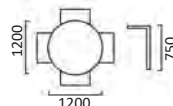

York 1200 Round Fixed-Top Table [New Item](#)

Rubberwood **Supplied Knock Down - Commercial Rated Product**

New

York 1200 Round Fixed Top Table

(Pictured with Jade Chairs)

Commercial Rated Setting

1200Diam. x 750H

Stain Options

Natural

Teak

York 2100 Rectangle Fixed-Top Table

Rubberwood **Supplied Knock Down - Commercial Rated Product**

York 2100 Rectangle Fixed Top Table

(Pictured with Moon Chairs)

Commercial Rated Setting

2100W x 1050D x 750H

Stain Options

Natural

Teak

Comfortably seats 6 or 8 chairs

York Fixed-Top Tables