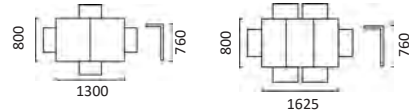

Ascot 1300 Rectangle Extension Table

(Pictured with Mustang Chairs)

1300W x 800D x 760H

Opens to 1625W Rectangle

Auto Extension

Leaf Size - 325W x 800D

Ascot 1300 Rectangle Extension Table
(Pictured with Reim Chairs)

Closed - 1300W