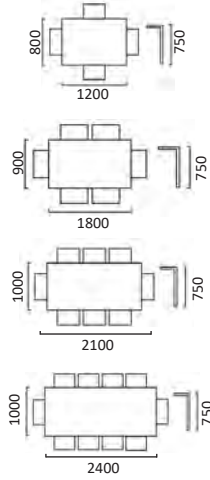

Nordic Tables

Nordic Tables

MDF Top with Ash Veneer - Rubberwood Legs **Supplied Knock Down**

Table Options

1200W x 800D x 750H
1800W x 900D x 750H
2100W x 1000D x 750H
2400W x 1000D x 750H

Rectangle Table Stain Options