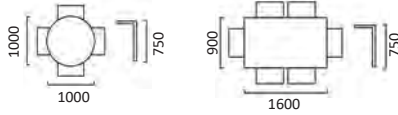

Gangnam Tables

Gangnam Tables

MDF Top with Ash Veneer - Rubberwood Legs **Supplied Knock Down**

Table Options

1000 Diameter x 750H (Round)
1600W x 900D x 750H (Rectangle)