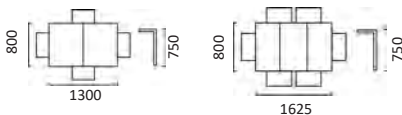

York 1300 Rectangle Extension Table

(Pictured with Mustang Chairs)
1300W x 800D x 750H
Opens to 1625W **Rectangle Auto Extension**
Leaf Size - 400W x 900D