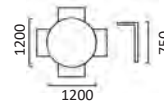

Nordic 1200 Round Table

(Pictured with Detroit Chairs)

Available in:
1200Diam. x 750H