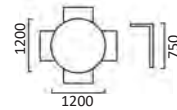

**Belmont 1200 Round
Fixed Top Table**

Commercial Rated Setting

(Pictured with Moon Chairs)

1200 Diameter x 750H

Belmont 1200 Round Fixed Top Table