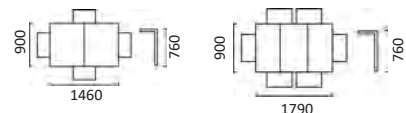

Open - 1790W

Wescott 1460 Rectangle Extension Table

(Pictured with Jade Chairs)

1460W x 900D x 760H

Opens to 1790W Rectangle

Auto Extension

Leaf Size - 330W x 900D

Closed - 1460W