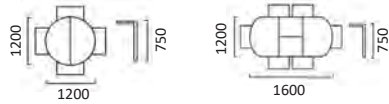

York Extension Tables Rubberwood **Supplied Knock Down**

York 1200 Round Extension Table

(Pictured with Hendriks Chairs)
1200Diam. x 750H
Opens to 1600W **Oval Butterfly Leaf Extension**

Closed - 1200 Diam.Round