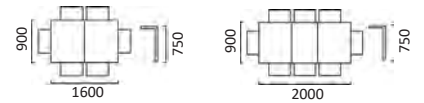

York 1600 Rectangle Extension Table

(Pictured with Falkland Chairs)
1600W x 900D x 750H
Opens to 2000W **Rectangle Auto Extension**
Leaf Size - 400W x 900D