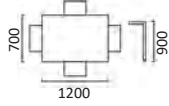

Gangnam Retro Breakfast Table

MDF Top with Ash Veneer - Rubberwood Legs **Supplied Knock Down**

Gangnam Retro Breakfast Table Rectangle

(Pictured with Gangnam Stools)
1200W x 700D x 900H