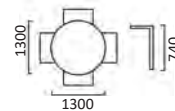

Stain Options

Antique
Maple

Natural

Teak

Tina 750 Square Table
(Pictured with Austria Chairs)

Sala Tables Clear Tempered Glass - Solid Oak Legs Supplied Knock Down

Glass Top Tables
LIFT ONLY - DO NOT DRAG

Sala 1300 Round Table
(Pictured with Houston Chairs)
Clear 12mm Tempered Glass
1300 Diameter x 740H
Comfortably seats 4 or 5 chairs