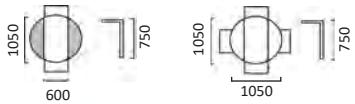

Drop-Side Round Table

(Pictured with Reim Chairs)
1050 Diameter x 750H
With both sides dropped 600W x 1050D
Opens to 1050 Diameter
Hinged Drop-Side Extension
Leaf Size - 225W (x2)