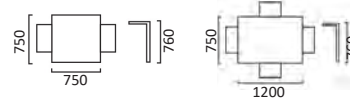

Tina Tables Rubberwood Supplied Knock Down - Commercial Rated Product

Tina Tables
Available in:
750W x 750D x 760H (Square)
1200W x 750D x 760H (Rectangle)

Stain Options

Sala Tables Clear Tempered Glass - Solid Oak Legs Supplied Knock Down

Glass Top Tables
LIFT ONLY - DO NOT DRAG

Sala 1300 Round Table
(Pictured with Houston Chairs)
Clear 12mm Tempered Glass
1300 Diameter x 740H
Comfortably seats 4 or 5 chairs

Stain Options

Sala 800 Round Coffee Table
800Diam. x 420H
Clear 8mm Tempered Glass

Tina & Sala Tables