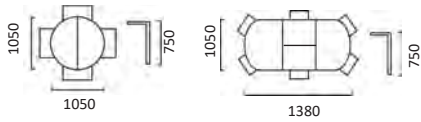

Stain Options

Natural

Teak

Comfortably seats 6 or 8 chairs

York Fixed-Top Tables

Belmont Tables

Belmont Tables Rubberwood **Supplied Knock Down**

**Belmont 1050 Round
Extension Table**
(Pictured with Austria Chairs)
1050 Diameter x 750H
Opens to 1380W Oval
Butterfly Leaf Extension