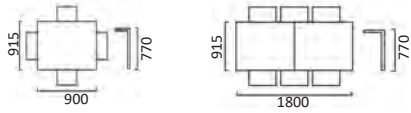

Sorrento 900 Square Extension Table

(Pictured with Lisbon Chairs)
900W x 915D x 770H
Opens to 1800W **Rectangle Sliding Leaf Extension**
Leaf Size - 900W x 900D

Stain Options

Antique Maple

Black

Natural

Teak