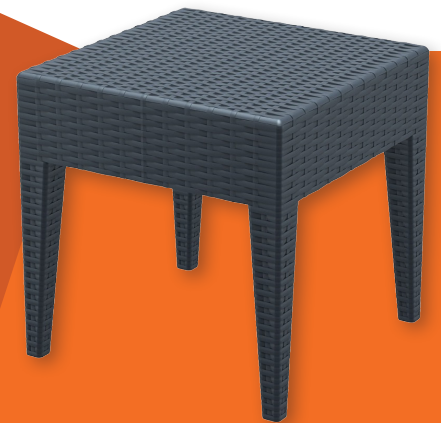

Wentworth Care  
FURNITURE

Siesta  
exclusive

# TEQUILA LOUNGE COFFEE SIDE TABLE 450 X 450

## ABOUT THE TEQUILA LOUNGE SIDE COFFEE TABLE

The Tequila Side Coffee Table is an injection moulded resin table, the non-metallic frame will never unravel, rust or decay. Reinforced with glass fibre to strengthen the legs and boost the weight capacity. The Tequila Side Coffee Table is designed for outdoor use, UV stable and weather proof, it will not fade or go brittle in Australia's harsh outdoor conditions. Strong yet lightweight, this table will add class to your venue. It's sleek profile is pleasant to the eye so this table is as charming as it is functional. Very easy to clean, just hose it down.

## FEATURES

- Suitable for indoor and outdoor commercial use
- Made of UV stabilised polypropylene
- Dimensions: 450W x 450D x 450H
- Unit Weight: 2.5kg
- Supplied unassembled – easy to assemble
- Weather resistant, UV Stabilised
- Stocked In: Anthracite, Chocolate
- Special Order Colours: White
- Replaceable feet
- Matching Products: Tequila Lounge Coffee Table, All Resin Rattan Range Products
- Made in Europe